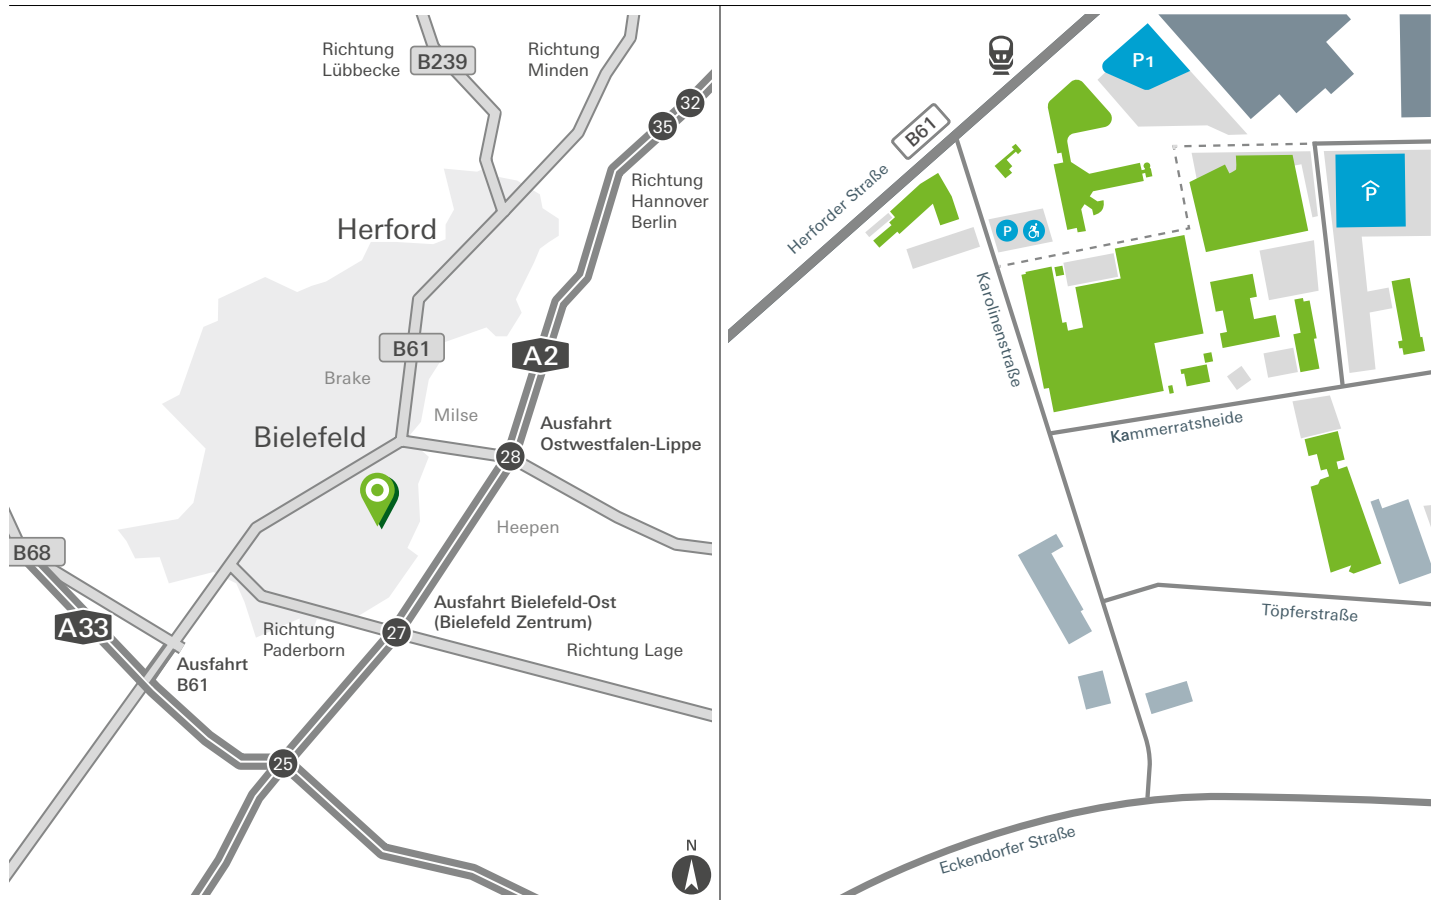

+49 521 783-495

Schüco Technology Center

+49 521 783-7000

Schüco Campus head office directions

By air

- Airport Hannover or Dortmund: 105 km
- Airport Paderborn/Lippstadt: 64 km
- Airport Münster/Osnabrück: 84 km
- Airport Düsseldorf: 185 km

By rail

- Bielefeld train station, take the tram number 2, in the direction of „Altenhagen“ to the „Schüco“ stop
- At the traffic lights turn left into Karolinenstraße to the Schüco International KG

By road...

- ...from Hannover:**
 - via A2, exit 28 to Ostwestfalen-Lippe
- ...from Dortmund:**
 - via A33, exit B61

There are parking spaces in in the car park at 10 Schücostraße.